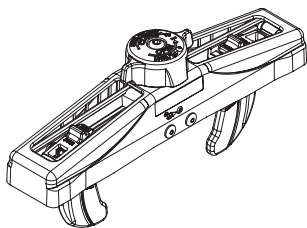

Car roof box - small A 71100

TEAS Unit System
4 pcs

TEAS u.s. Screws
M-SM6x10la
8 pcs

TEAS Unit System - Prod.no. 78100

TEAS u.s. Loops
4 pcs

TEAS u.s. Loops
2 pcs

Loop Screws
M-SM8x16la
4 pcs

Loop Screws
M-SM6x10la
4 pcs

TEAS Load Loops COMPLETE - Prod.no. 78200

Quick Grip Single
Product no. 78800
1 pcs

Light
Product no. 78400
1 pcs

Strap
Product no. 78500
1 pcs

Spare Key
Product no. 78300
1 pcs

Quick Grip Complete
Product no. 78810
4 pcs