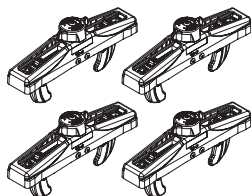

Car roof box - small A 71100

TEAS Unit System
4 pcs

TEAS u.s. Screws
M-SM6x10la
8 pcs

TEAS Unit System - Prod.no. 78100

TEAS u.s. Loops
4 pcs

TEAS u.s. Loops
2 pcs

Loop Screws
M-SM8x16la
4 pcs

Loop Screws
M-SM6x10la
4 pcs

TEAS Load Loops COMPLETE - Prod.no. 78200

Quick Grip Single
Product no. 78800
1 pcs

Light
Product no. 78400
1 pcs

Strap
Product no. 78500
1 pcs

Spare Key
Product no. 78300
1 pcs

Quick Grip Complete
Product no. 78810
4 pcs

Decal Kit Small A
Product no. 78700
3 pcs

Carpet Small A
Product no. 78600
1 pcs