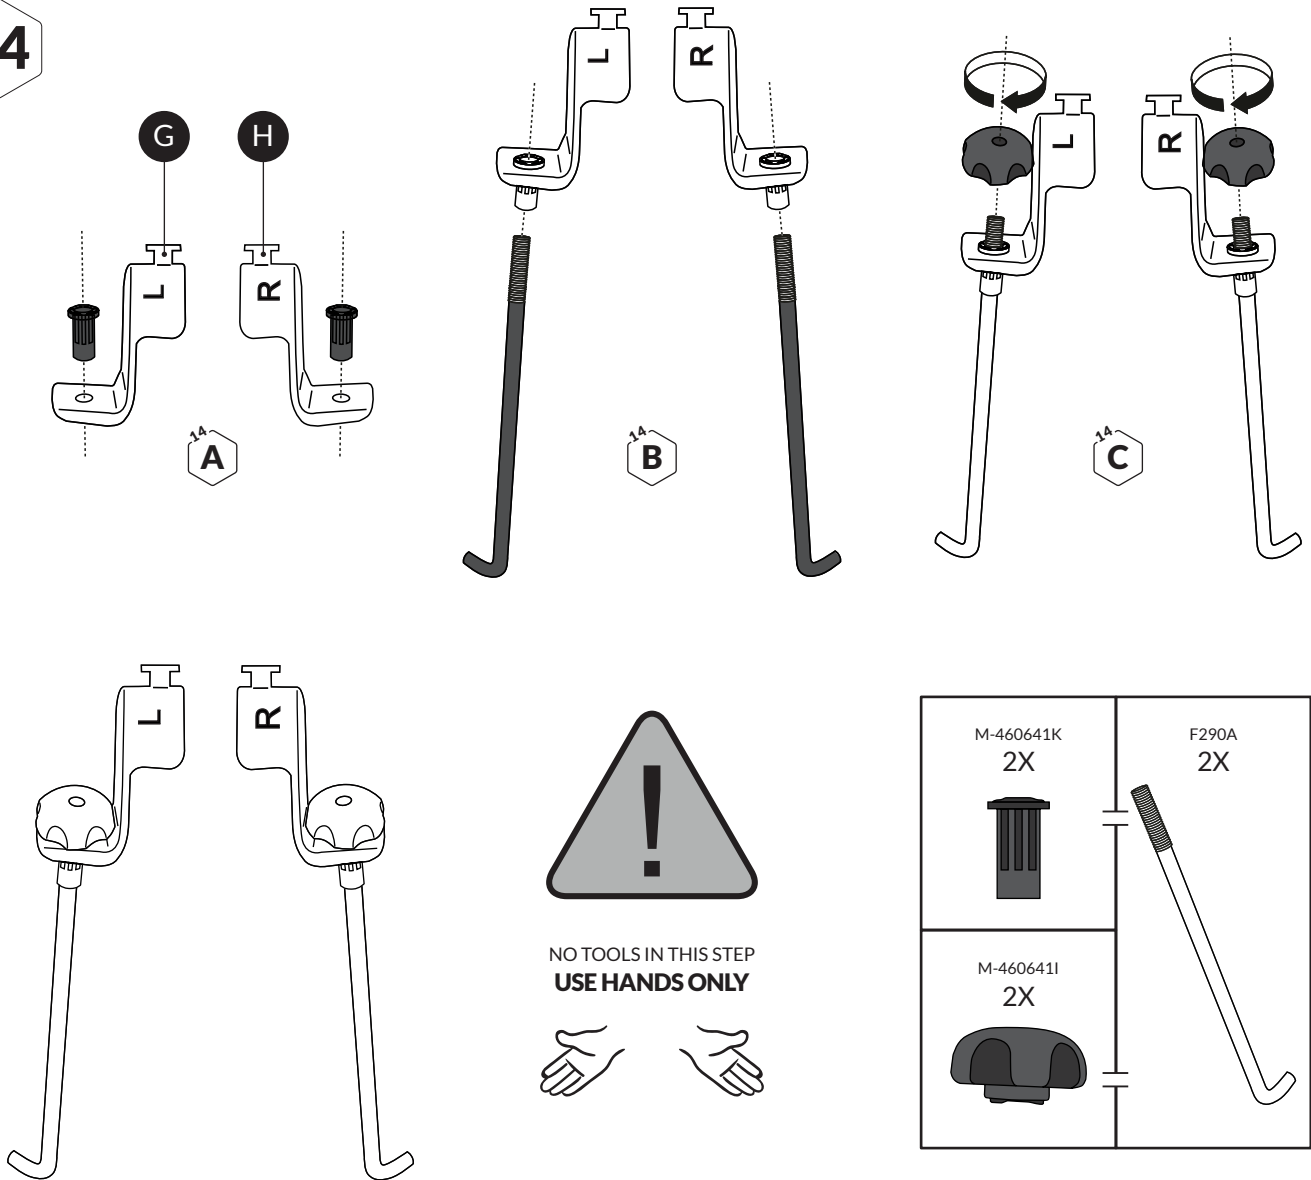

D F514L
Part no 1x

E F514R
Part no 1x

F F522
Part no 2x

G F526L
Part no 1x

H F526R
Part no 1x

I F510L
Part no 1x

J F510R
Part no 1x

<p>M-10700 4X</p> <p>OPTIONAL</p>	<p>F529 2X</p> <p>K</p>	<p>F527 2X</p> <p>L</p>	<p>F528 2X</p> <p>M</p>	<p>M-460641AY 8X</p> <p>rubber end caps</p>	<p>M-460641AL 8X</p> <p>plastic end caps</p>	<p>F290A 2X</p>
<p>M-SM6X14AI 18X</p>	<p>ALLEN KEY 4 1X</p>	<p>M-10683 2X</p>	<p>M-460641K 2X</p>	<p>M-460641I 2X</p>		

STEP
9

STEP
10

STEP
11

STEP
12

STEP
13

- M-SM6X14AI
4X

- M-10683
2X

STEP
14

STEP
15

STEP
16

USE HANDS ONLY
TIGHTEN THE WHEELS AGAIN
FEEL THE WHEEL SNAPPING

VarioBarrier must
ALWAYS BE PLACED
against the back seat

WARNING

VarioBarrier is
NOT SUITABLE FOR
outdoor use

Wipe with a
DAMP CLOTH
with soap