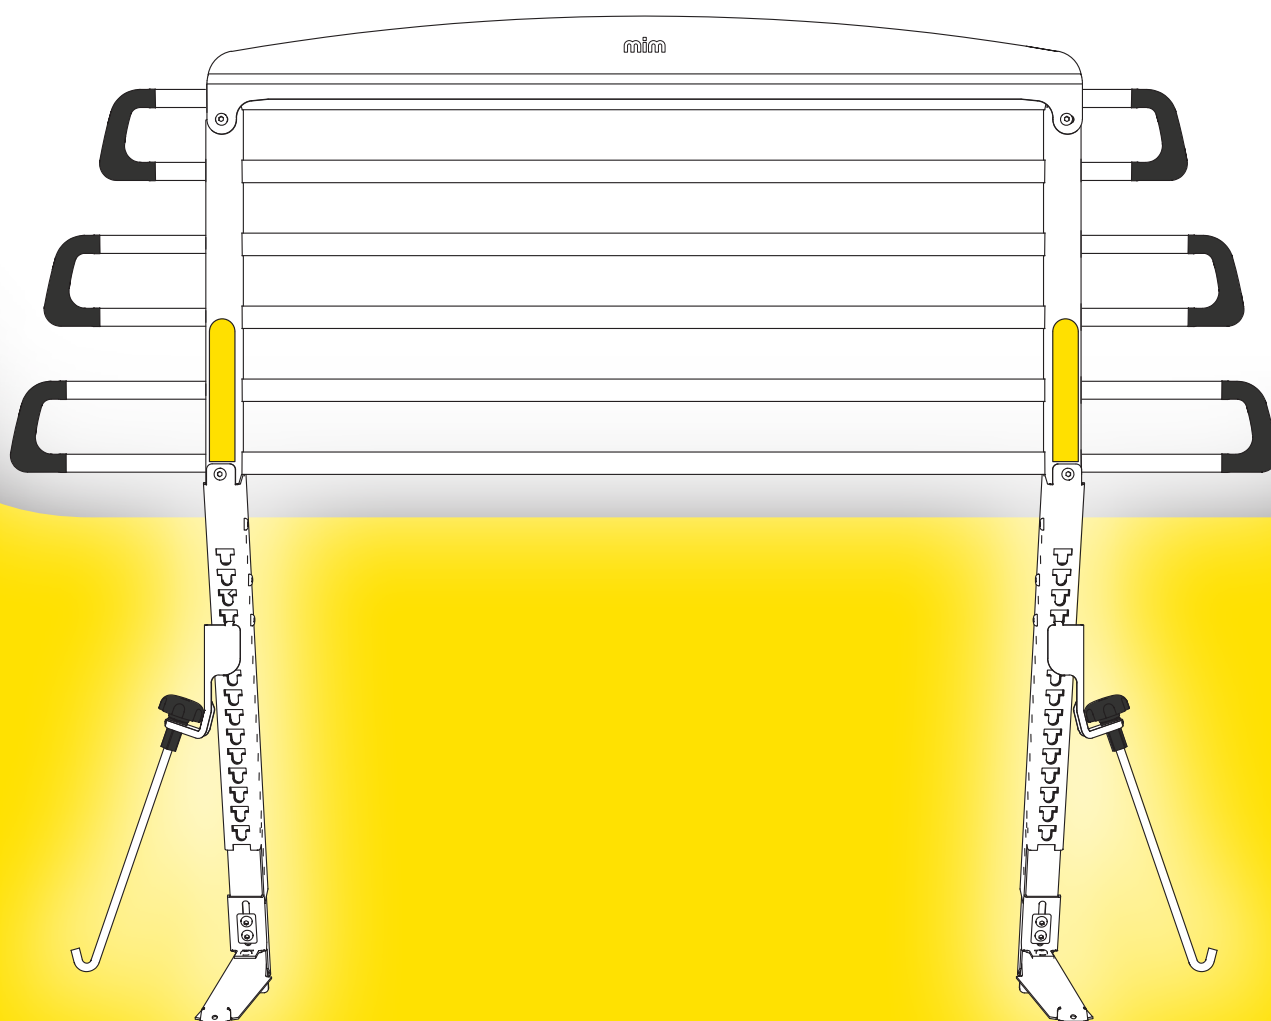

mimSAFE

www.mimsafe.se

ASSEMBLY INSTRUCTIONS

VARIOBARRIER

medium

A F524
Part no 1x

B F521
Part no 6x

C FS509
Part no 1x