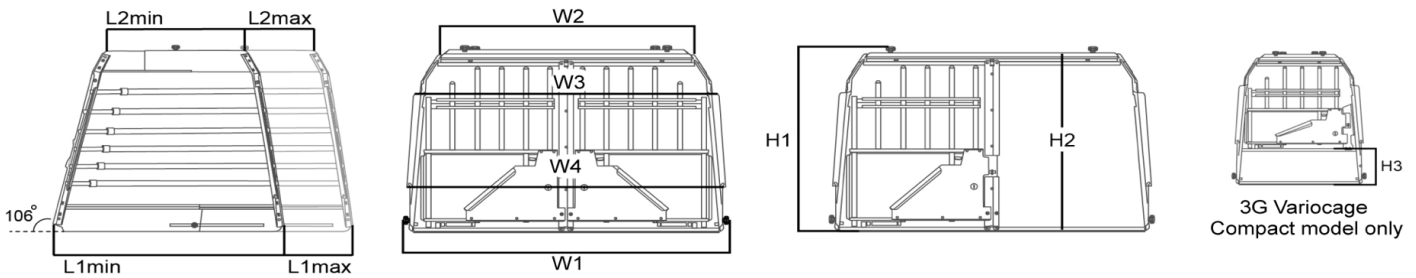

mimSAFE

www.mimsafe.se

3G VarioCage Compact model only

MODEL	L1 Telescopic length Floor (min-max)	L2 Telescopic length Roof (min-max)	W1 Width Floor (incl screw)	W2 Width Roof	W3 Width Upper wing	W4 Width Lower wing	H1 Height Exterior (W.bolt)	H2 Height Interior	H3 Height Threshold	Interior length (min-max)	Interior Width	Weight lbs
VarioCage Double												
00377 - S	28.74" - 38.97"	17.52" - 27.56"	36.61"	30.31"	34.84"	36.22"	23.22"	22.44"		26.38" - 36.61"	34.64"	62,83
00383 - M	29.92" - 40.55"	16.93" - 27.56"	36.61"	29.92"	34.45"	36.22"	25.59"	24.80"		27.56" - 38.19"	34.64"	69,44
00361 - D	29.92" - 40.55"	16.93" - 27.56"	38.97"	32.28"	36.81"	38.58"	25.59"	24.80"		27.56" - 38.19"	37.01"	70,55
00362 - L+	31.89" - 40.55"	16.93" - 26.18"	38.97"	31.89"	36.22"	38.58"	27.17"	26.38"		29.53" - 38.19"	37.01"	74,96
00364 - XL	31.89" - 40.55"	16.93" - 26.18"	38.97"	31.89"	36.22"	38.58"	28.14"	27.36"		29.53" - 38.19"	37.01"	77,16
00365 - XXL	31.89" - 40.55"	16.93" - 26.18"	41.73"	35.04"	39.37"	41.73"	28.14"	27.36"		29.53" - 38.19"	39.76"	78,26
00382 - XXL+	32.28" - 41.73"	16.14" - 25.98"	41.73"	32.68"	37.40"	41.73"	30.71"	29.92"		29.92" - 39.37"	39.76"	87,08
00369 - MAXIMUM	36.22" - 45.66"	19.88" - 28.94"	41.73"	34.45"	38.98"	41.73"	33.26"	32.48"		33.86" - 43.31"	39.76"	112,43
VarioCage Single												
00376 - XS	28.74" - 38.97"	16.73" - 27.36"	21.85"	14.96"	20.08"	21.46"	23.22"	22.44"		26.38" - 36.61"	19.88"	38,58
00363 - L	29.92" - 40.55"	16.93" - 27.56"	21.85"	15.35"	19.68"	21.46"	25.59"	24.80"		27.56" - 38.19"	19.88"	40,79
00379 - L+	31.89" - 40.55"	16.54" - 26.38"	27.55"	20.87"	25.59"	27.75"	27.17"	26.38"		29.53" - 38.19"	25.59"	49,60
00380 - XL	31.89" - 40.55"	16.54" - 26.38"	27.55"	20.87"	25.59"	27.75"	28.14"	27.36"		29.53" - 38.19"	25.59"	49,60
00378 - XXL+	32.28" - 41.73"	16.14" - 25.98"	27.55"	18.50"	23.62"	27.56"	30.71"	29.92"		29.92" - 39.37"	25.59"	56,22
00381 - MAXIMUM	36.22" - 45.66"	19.88" - 28.94"	27.55"	20.08"	24.41"	27.36"	33.26"	32.48"		33.86" - 43.31"	25.59"	68,34
VarioCage Minimax												
00390 - L	22.44" - 30.31"	14.17" - 21.65"	17.71"	12.40"	16.73"	17.52"	17.91"	17.12"		20.08" - 27.95"	16.14"	19,84
00366 - XL	22.44" - 30.31"	14.17" - 21.65"	21.85"	16.73"	21.06"	21.85"	17.91"	17.12"		20.08" - 27.95"	20.28"	23,15
VarioCage Compact												
00367 - L	23.62" - 32.28"	13.58" - 22.05"	21.85"	13.38"	20.87"	21.65"	25.59"	24.80"	9.05"	21.26" - 29.92"	19.88"	26,46
00368 - XL	23.62" - 32.28"	13.58" - 22.05"	27.55"	19.29"	25.59"	27.95"	25.59"	24.80"	9.05"	21.26" - 29.92"	25.59"	30,86